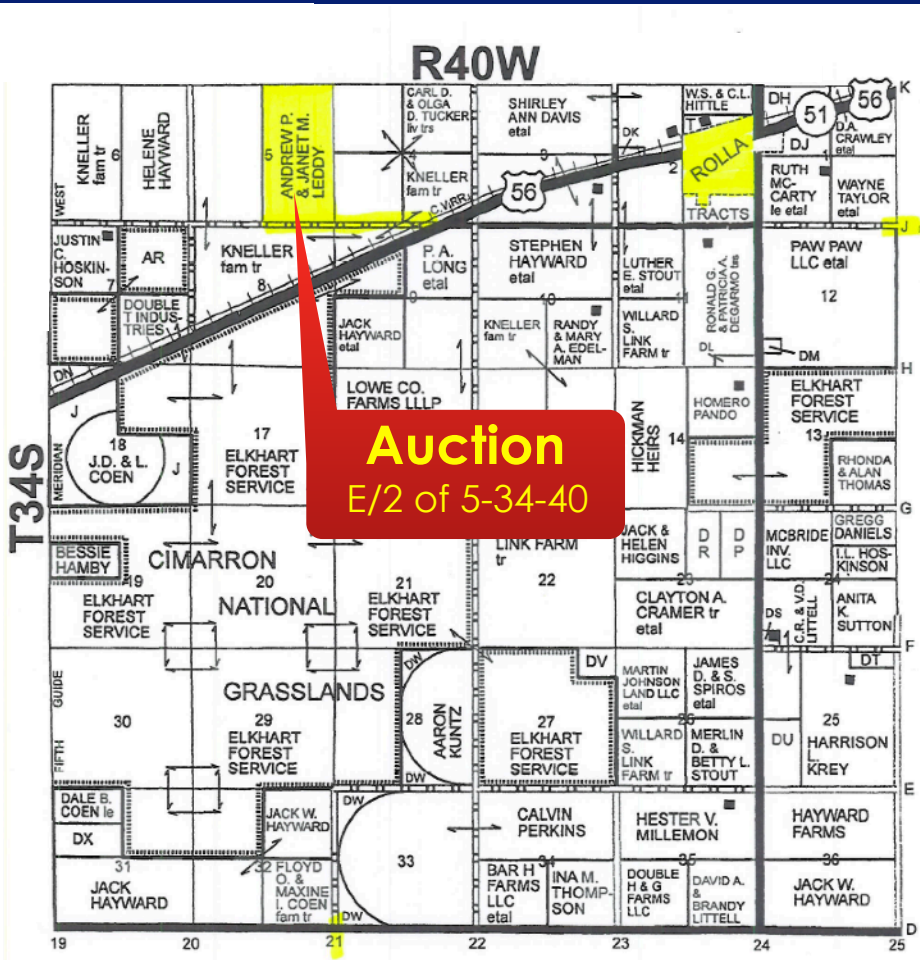

Private Auction

320 Acres

CRP and Minerals in 2 Tracts!

Morton County, Kansas - Near Rolla, Kansas

Selling for: **Leddy, Andrew P.**

Bidding will not end prior to **June 4, 2019**

Call agent: **Leslie Koehn** 620-952-0256
Learn the high bid & bid by phone: 620-356-5808
More information at: www.faulknerrealestate.com